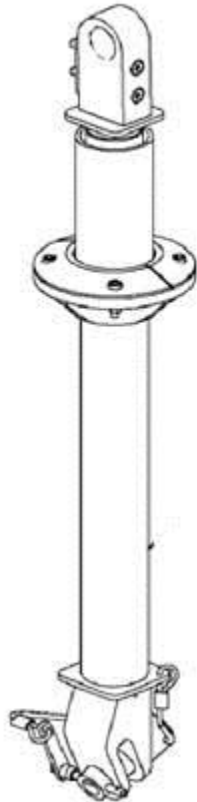

5HG00101 – Hoist Adapter Set – assembly and components

5HG00102 – Canopy Slings (including new modification) – assembly and components

5HG00103 – Canopy Holding Fixture - assembly and components

5HG00105 – Canopy Strut – assembly and components

5HG00111 – Hoist Adapter Set – assembly and components

5HG00114 – Boarding Ladder – assembly and components

5HG00138 – IAR Fixture – assembly and components

8520 Cobb Center Dr.  
Kennesaw, GA 30152  
770-423-9358  
[info@win-tech.net](mailto:info@win-tech.net)

5HG00174 – Hoist Adapter Pad – assembly and components

5HG00175 – Hoist Adapter Clevis – assembly and components

5HG00181 – Vertical Feed Assy – assembly and components

8520 Cobb Center Dr.  
Kennesaw, GA 30152  
770-423-9358  
[info@win-tech.net](mailto:info@win-tech.net)