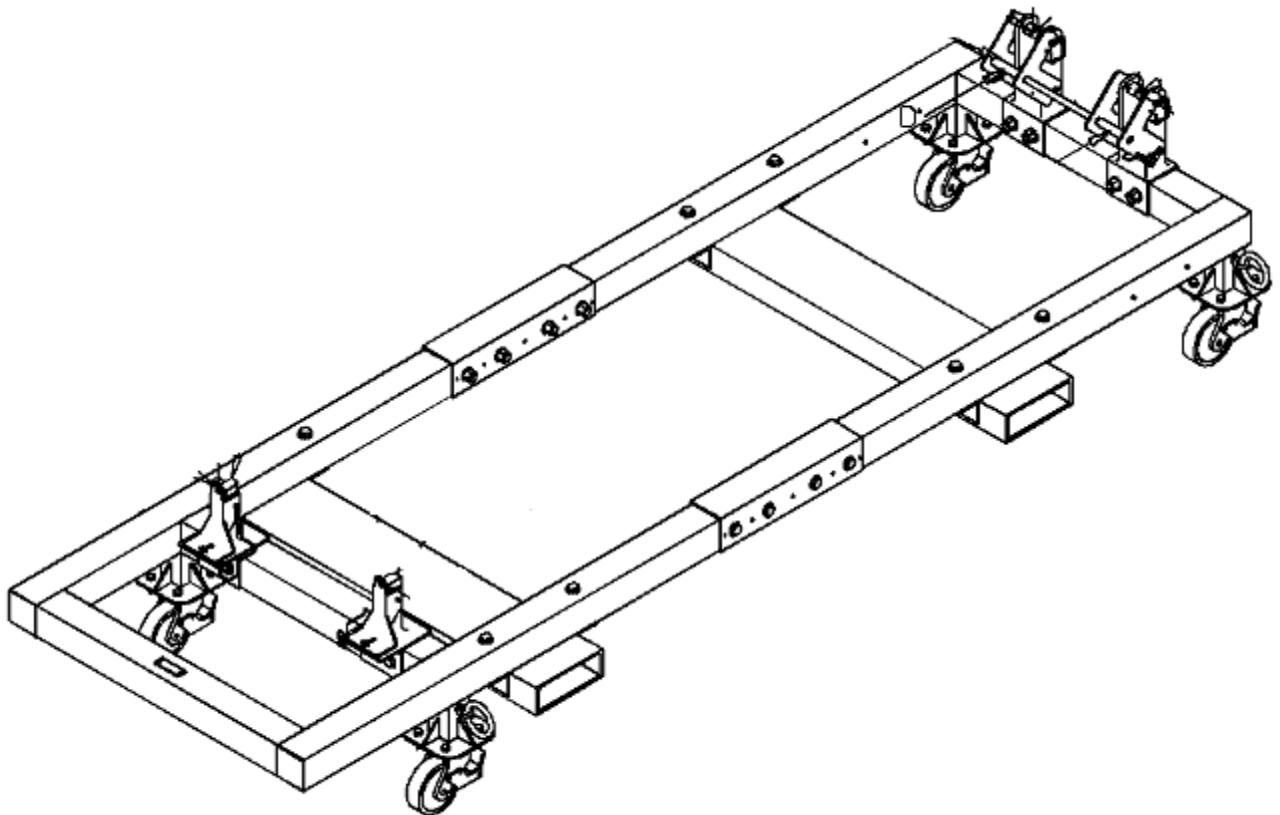

5HG00101 – Hoist Adapter Set – assembly and components

5HG00102 – Canopy Slings (including new modification) – assembly and components

5HG00103 – Canopy Holding Fixture - assembly and components

5HG00105 – Canopy Strut – assembly and components

5HG00111 – Hoist Adapter Set – assembly and components

5HG00114 – Boarding Ladder – assembly and components

5HG00138 – IAR Fixture – assembly and components

8520 Cobb Center Dr.  
Kennesaw, GA 30152  
770-423-9358  
[info@win-tech.net](mailto:info@win-tech.net)