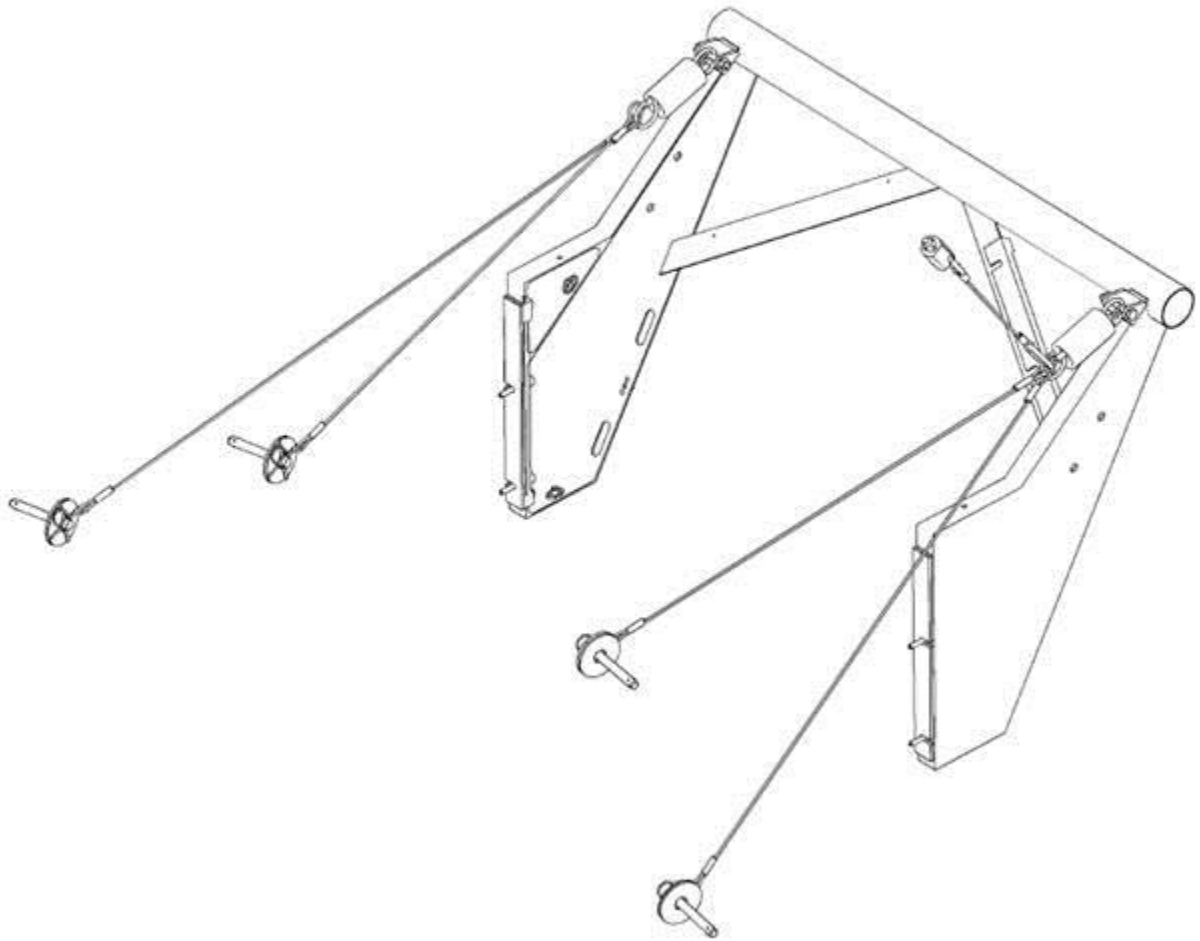

5HG00101 – Hoist Adapter Set – assembly and components

5HG00102 – Canopy Slings (including new modification) – assembly and components

5HG00103 – Canopy Holding Fixture - assembly and components

5HG00105 – Canopy Strut – assembly and components

5HG00111 – Hoist Adapter Set – assembly and components

5HG00114 – Boarding Ladder – assembly and components

5HG00138 – IAR Fixture – assembly and components

8520 Cobb Center Dr.  
Kennesaw, GA 30152  
770-423-9358  
[info@win-tech.net](mailto:info@win-tech.net)

5HG00174 – Hoist Adapter Pad – assembly and components

5HG00175 – Hoist Adapter Clevis – assembly and components

5HG00181 – Vertical Feed Assy – assembly and components

8520 Cobb Center Dr.  
Kennesaw, GA 30152  
770-423-9358  
[info@win-tech.net](mailto:info@win-tech.net)