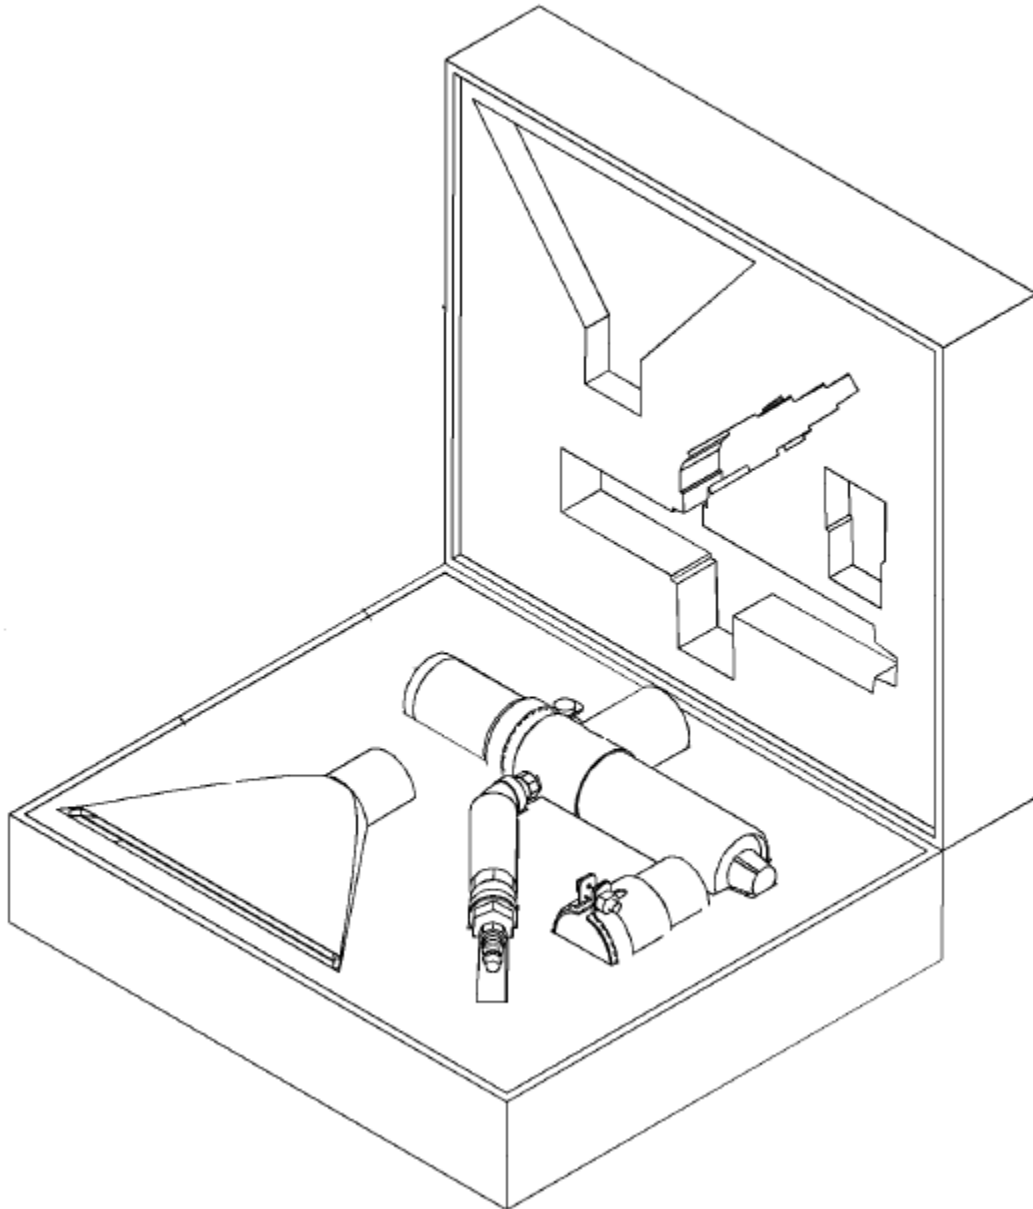

8520 Cobb Center Dr.
Kennesaw, GA 30152
770-423-9358
info@win-tech.net

5HG00238 – Air Gun Kit – assembly and components