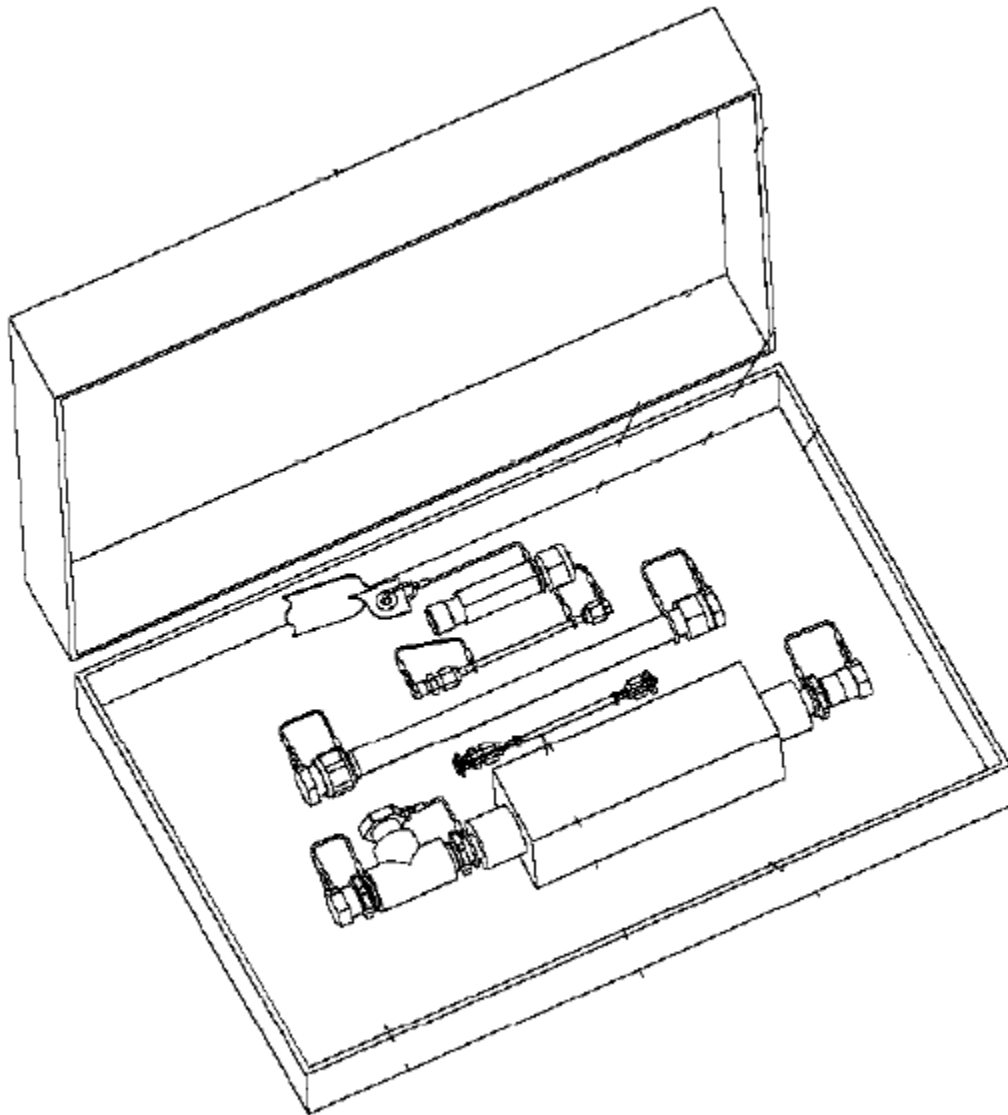

8520 Cobb Center Dr.
Kennesaw, GA 30152
770-423-9358
info@win-tech.net

5HG00246 – Adapter Set – assembly and components