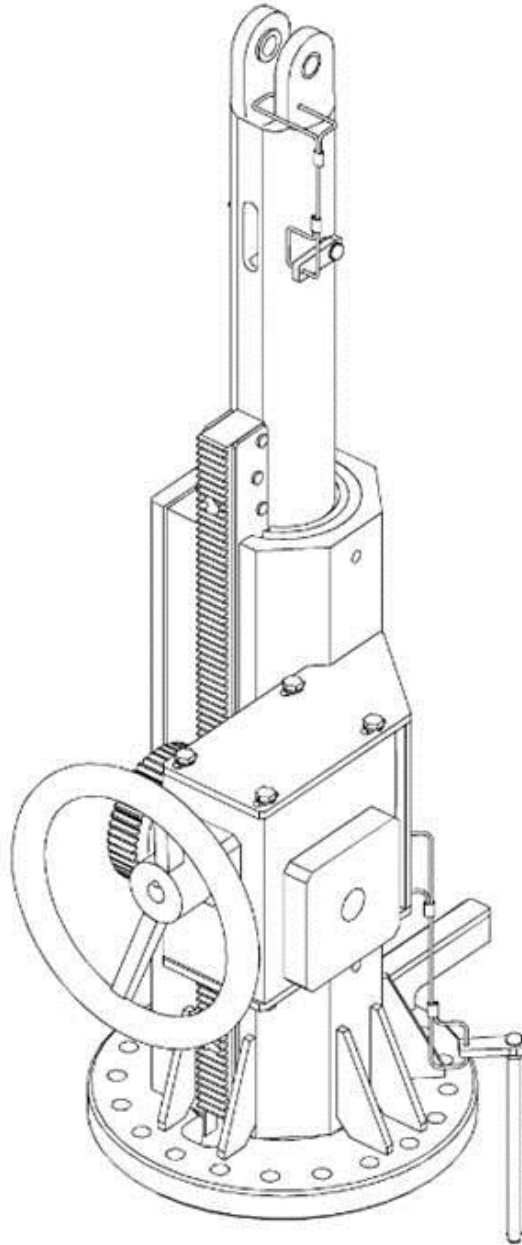

5HG00111 – Hoist Adapter Set – assembly and components

5HG00114 – Boarding Ladder – assembly and components

5HG00138 – IAR Fixture – assembly and components

8520 Cobb Center Dr.  
Kennesaw, GA 30152  
770-423-9358  
[info@win-tech.net](mailto:info@win-tech.net)

5HG00174 – Hoist Adapter Pad – assembly and components

5HG00175 – Hoist Adapter Clevis – assembly and components

5HG00181 – Vertical Feed Assy – assembly and components

8520 Cobb Center Dr.  
Kennesaw, GA 30152  
770-423-9358  
[info@win-tech.net](mailto:info@win-tech.net)