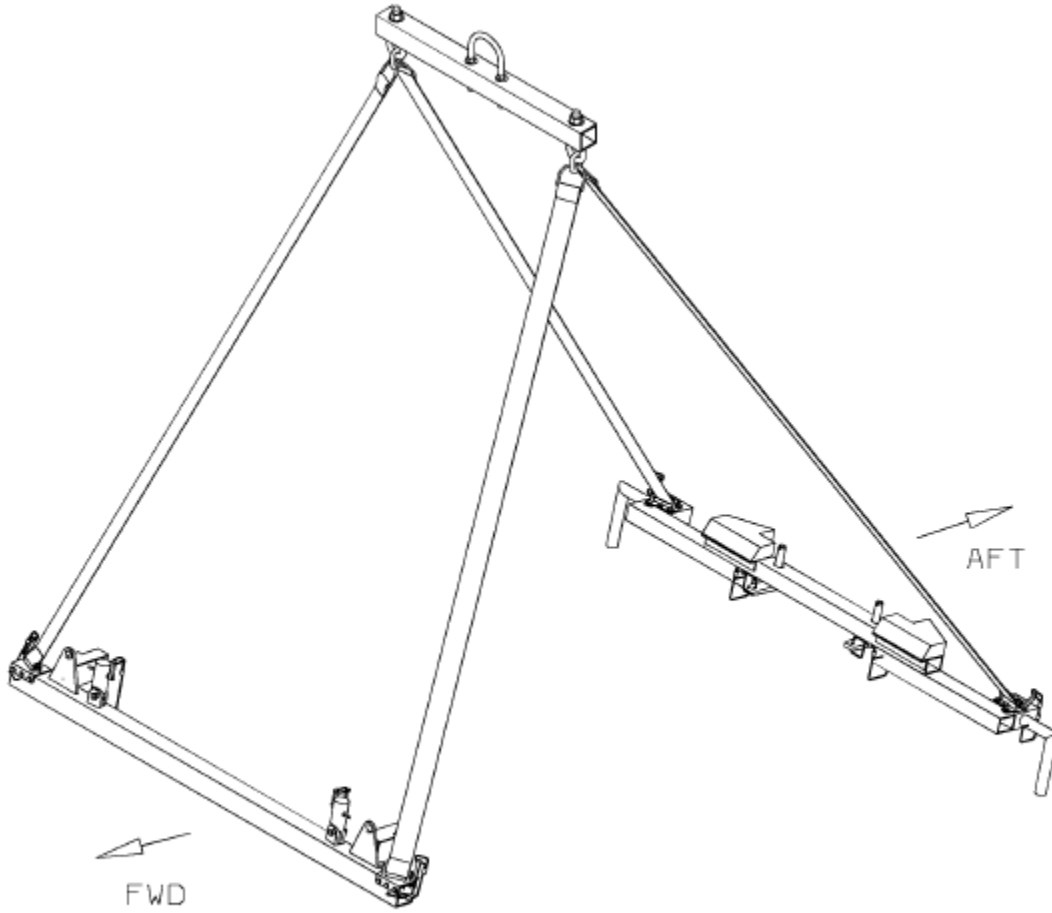

5HG00101 – Hoist Adapter Set – assembly and components

5HG00102 – Canopy Slings (including new modification) – assembly and components

5HG00103 – Canopy Holding Fixture - assembly and components

5HG00105 – Canopy Strut – assembly and components

5HG00111 – Hoist Adapter Set – assembly and components

5HG00114 – Boarding Ladder – assembly and components

5HG00138 – IAR Fixture – assembly and components

8520 Cobb Center Dr.  
Kennesaw, GA 30152  
770-423-9358  
[info@win-tech.net](mailto:info@win-tech.net)

5HG00174 – Hoist Adapter Pad – assembly and components

5HG00175 – Hoist Adapter Clevis – assembly and components

5HG00181 – Vertical Feed Assy – assembly and components

8520 Cobb Center Dr.  
Kennesaw, GA 30152  
770-423-9358  
[info@win-tech.net](mailto:info@win-tech.net)