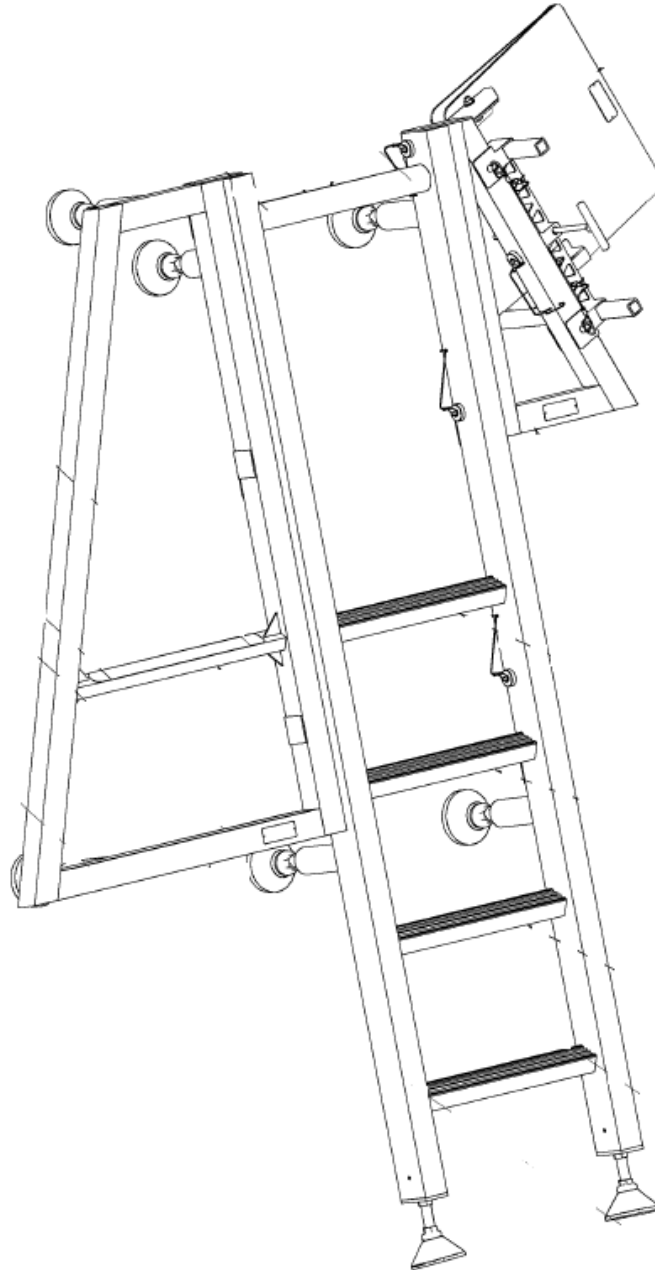

5HG00265 – Vertical Stabilizer Ladder – assembly and components