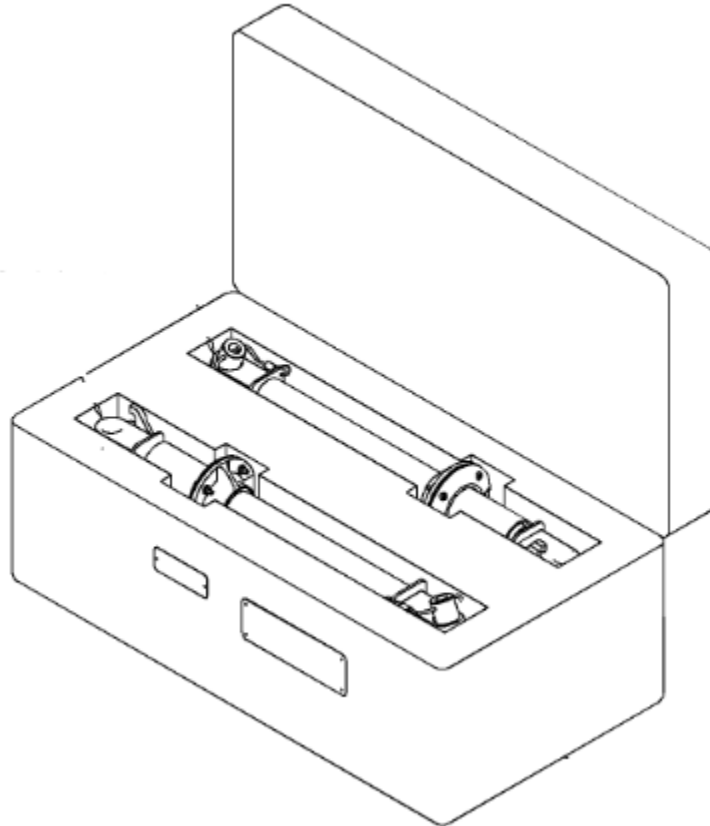

8520 Cobb Center Dr.
Kennesaw, GA 30152
770-423-9358
info@win-tech.net

5HG00194 – Canopy Strut Set – assembly and components