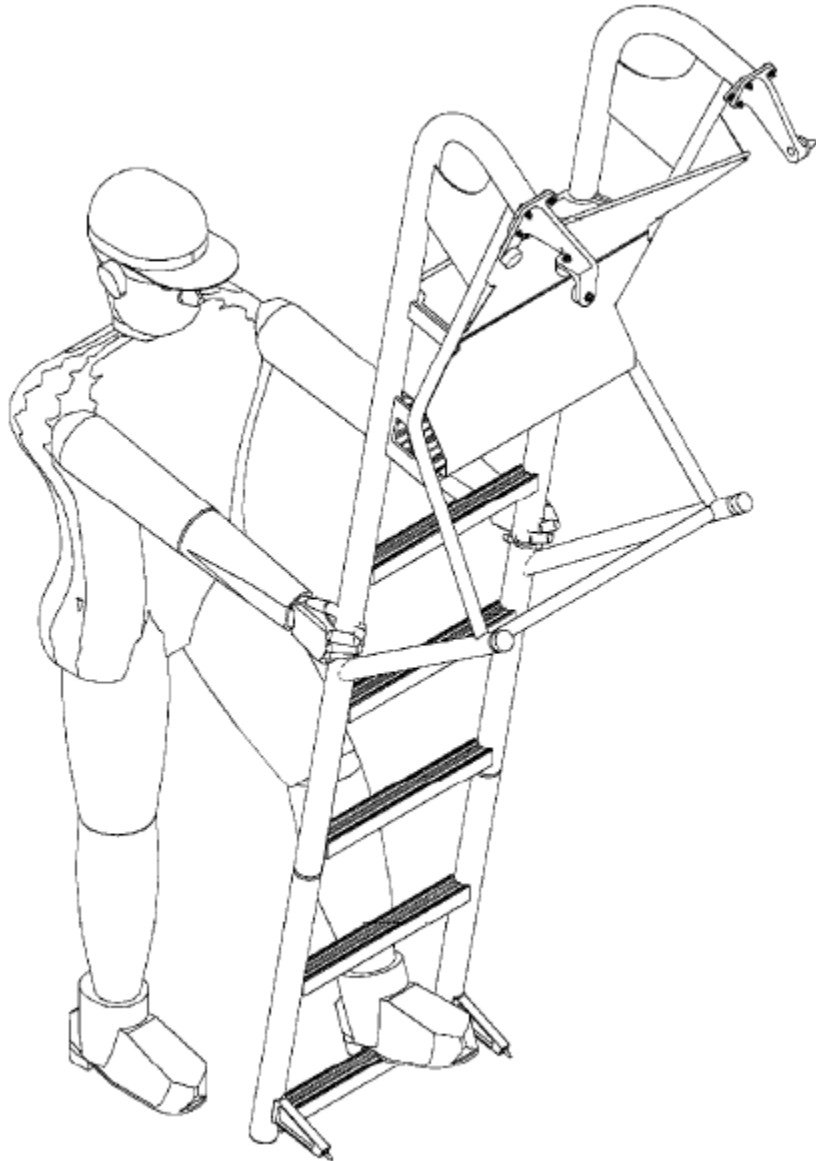

5HG00101 – Hoist Adapter Set – assembly and components

5HG00102 – Canopy Slings (including new modification) – assembly and components

5HG00103 – Canopy Holding Fixture - assembly and components

5HG00105 – Canopy Strut – assembly and components

5HG00111 – Hoist Adapter Set – assembly and components

5HG00114 – Boarding Ladder – assembly and components

5HG00138 – IAR Fixture – assembly and components

8520 Cobb Center Dr.  
Kennesaw, GA 30152  
770-423-9358  
[info@win-tech.net](mailto:info@win-tech.net)

5HG00174 – Hoist Adapter Pad – assembly and components

5HG00175 – Hoist Adapter Clevis – assembly and components

5HG00181 – Vertical Feed Assy – assembly and components

8520 Cobb Center Dr.  
Kennesaw, GA 30152  
770-423-9358  
[info@win-tech.net](mailto:info@win-tech.net)