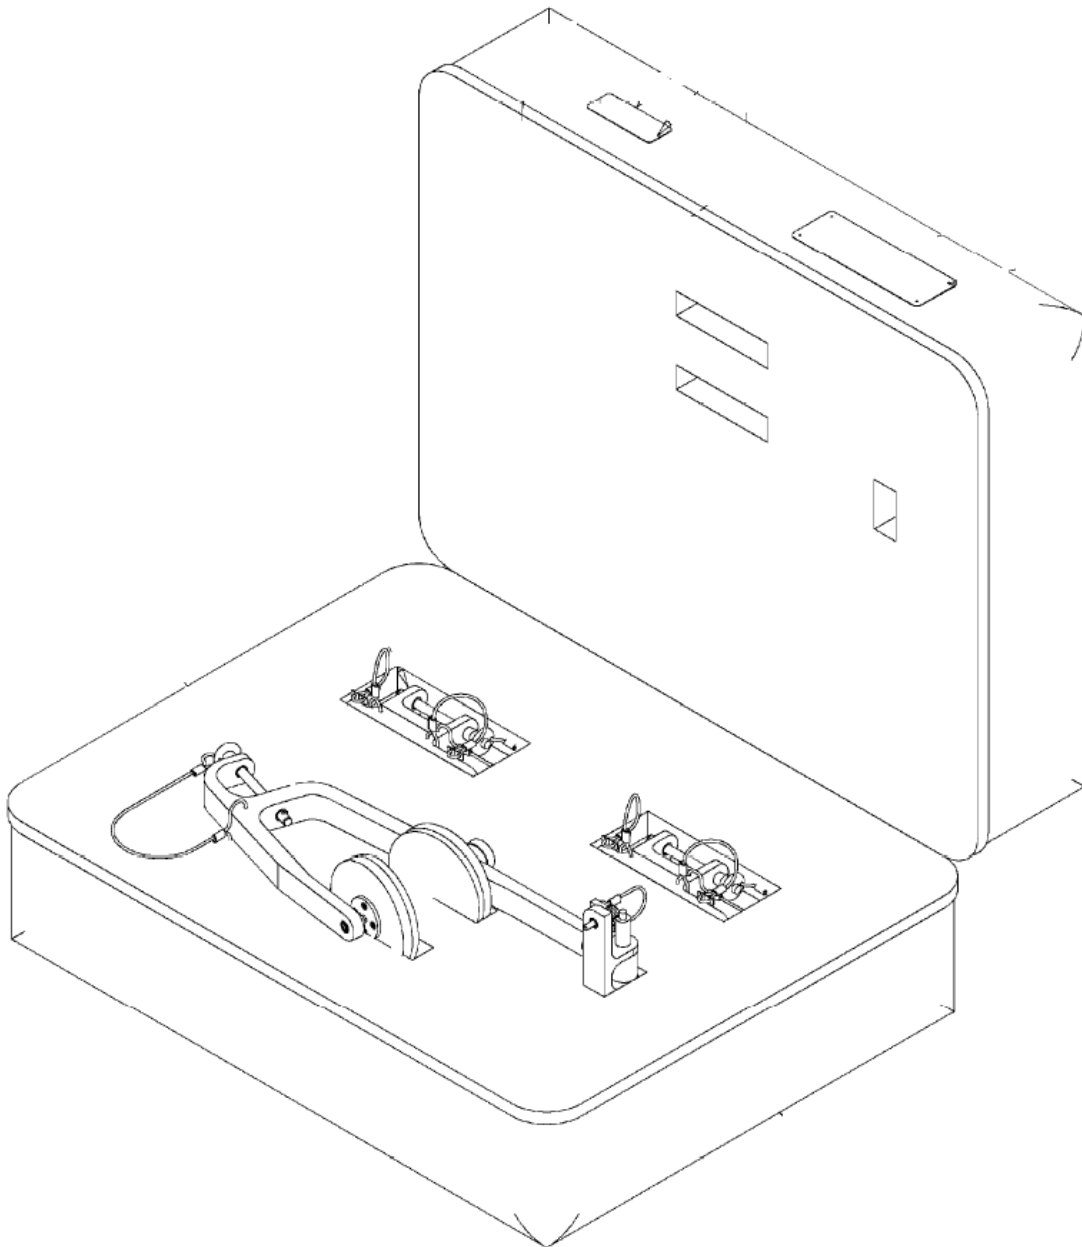

5HG00101 – Hoist Adapter Set – assembly and components

5HG00102 – Canopy Slings (including new modification) – assembly and components

5HG00103 – Canopy Holding Fixture - assembly and components

5HG00105 – Canopy Strut – assembly and components

5HG00111 – Hoist Adapter Set – assembly and components

5HG00114 – Boarding Ladder – assembly and components

5HG00138 – IAR Fixture – assembly and components

8520 Cobb Center Dr.  
Kennesaw, GA 30152  
770-423-9358  
[info@win-tech.net](mailto:info@win-tech.net)