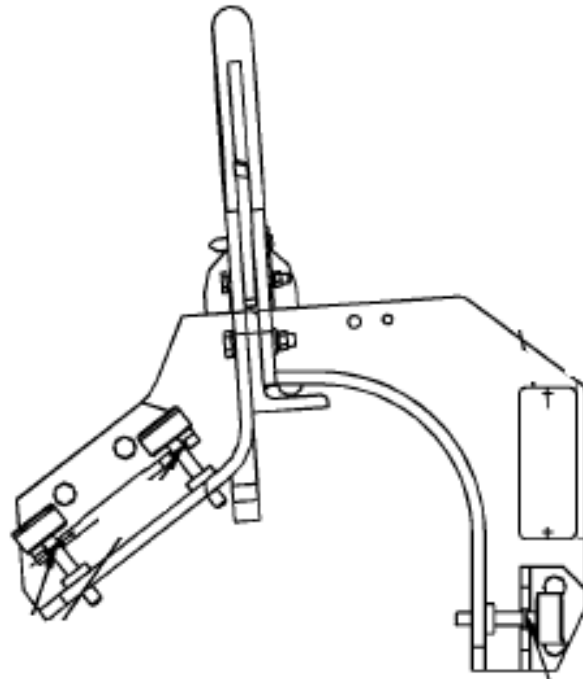

5HG00101 – Hoist Adapter Set – assembly and components

5HG00102 – Canopy Slings (including new modification) – assembly and components

5HG00103 – Canopy Holding Fixture - assembly and components

5HG00105 – Canopy Strut – assembly and components

5HG00265 – Vertical Stabilizer Ladder – assembly and components

5HG00267 – Canopy Holding Fixture Adapter – assembly and components

5HG40005 – Removal Adapter Assembly – assembly and components

8520 Cobb Center Dr.  
Kennesaw, GA 30152  
770-423-9358  
[info@win-tech.net](mailto:info@win-tech.net)

5HG40011 – Gun Breech Lift Assembly – assembly and components

5HG40015 – Install/Removal Adapter Assembly – assembly and components