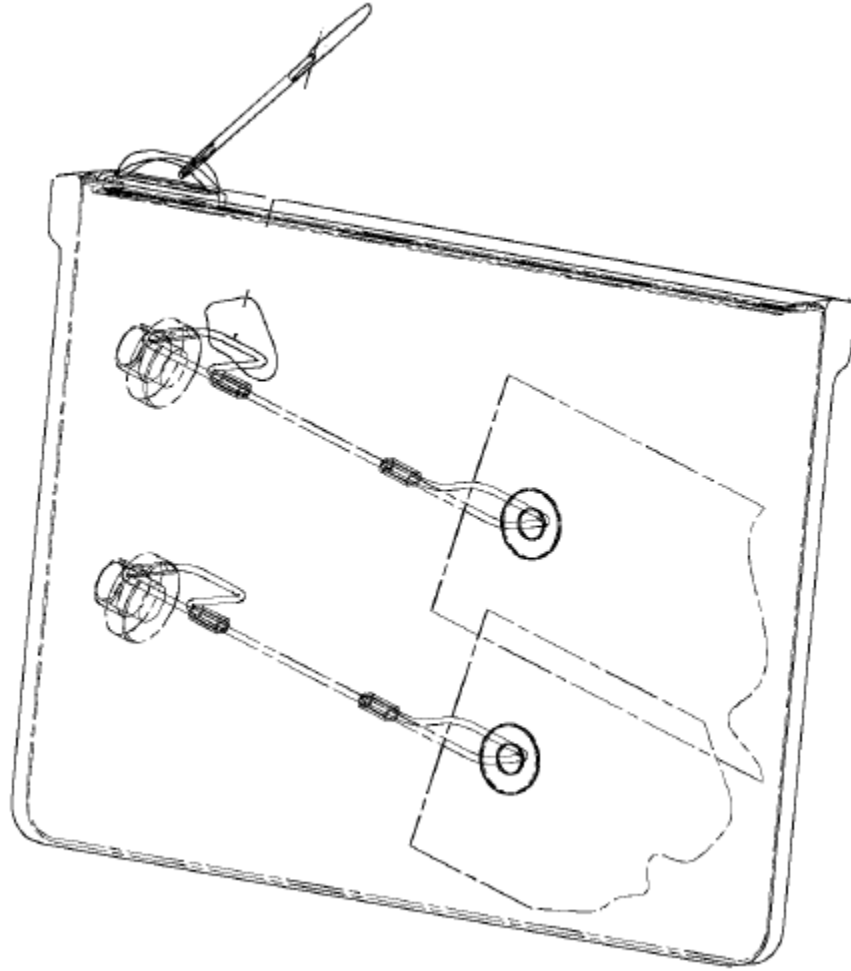

5HG00257 – Alignment Bushing – assembly and components